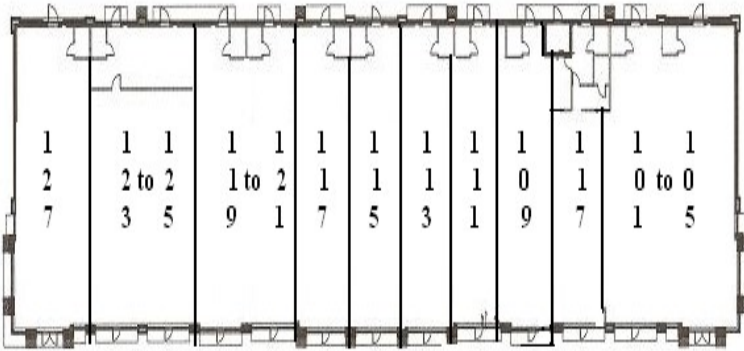

RETAIL SPACE

ADDRESS	SIZE	TENANT
101-105	4,255	Melting Pot
1017	1,290	Authentic Cuts
109	1,994	Johnny's Red Hots
111	1,131	Nail Salon
113	1,610	Poke Brothers
115	1,610	MaxiVision
117	1,612	Games Workshop
119-121	3,145	Chiropractor/Synergy
123-125	3,214	T&P Sports Inc
127	2,419	Sharko's BBQ